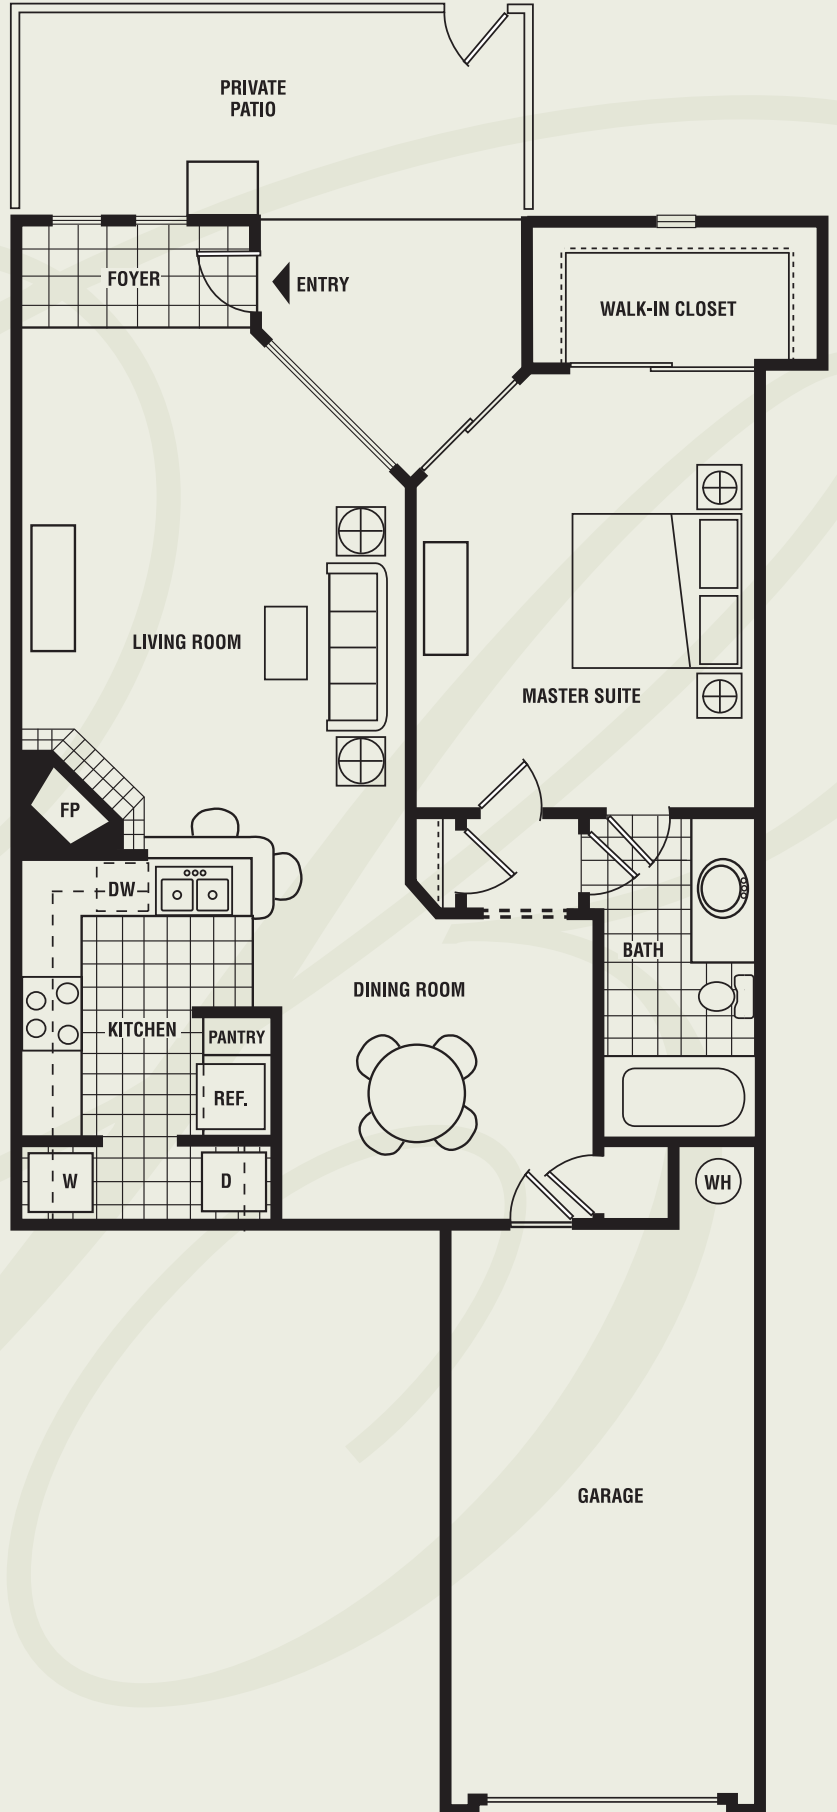

THE BILTMORE PALMS

Plan A2

MASTER SUITE
MASTER BATHROOM
PRIVATE PATIO

4343 N. 21ST STREET
PHOENIX, AZ 85016
PHONE 602.956.1872